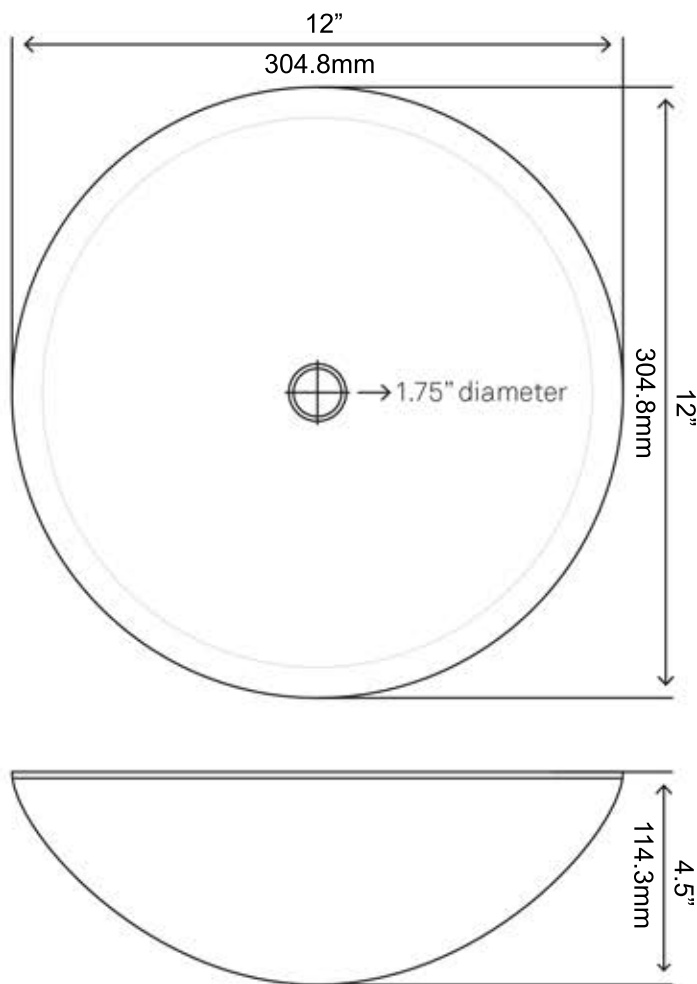

TIG-8048-12 BONIFICARE MINI Glass Vessel Bathroom Sink

Requested By:

Specific Features:

STANDARD SPECIFICATIONS:

- Round clear glass vessel sink
- Polished inside and out
- Made with high tempered glass
- Scratch resistant and non-porous
- Designed for above counter installation
- Standard U.S. plumbing connections
- Made with 1.75-inch drain